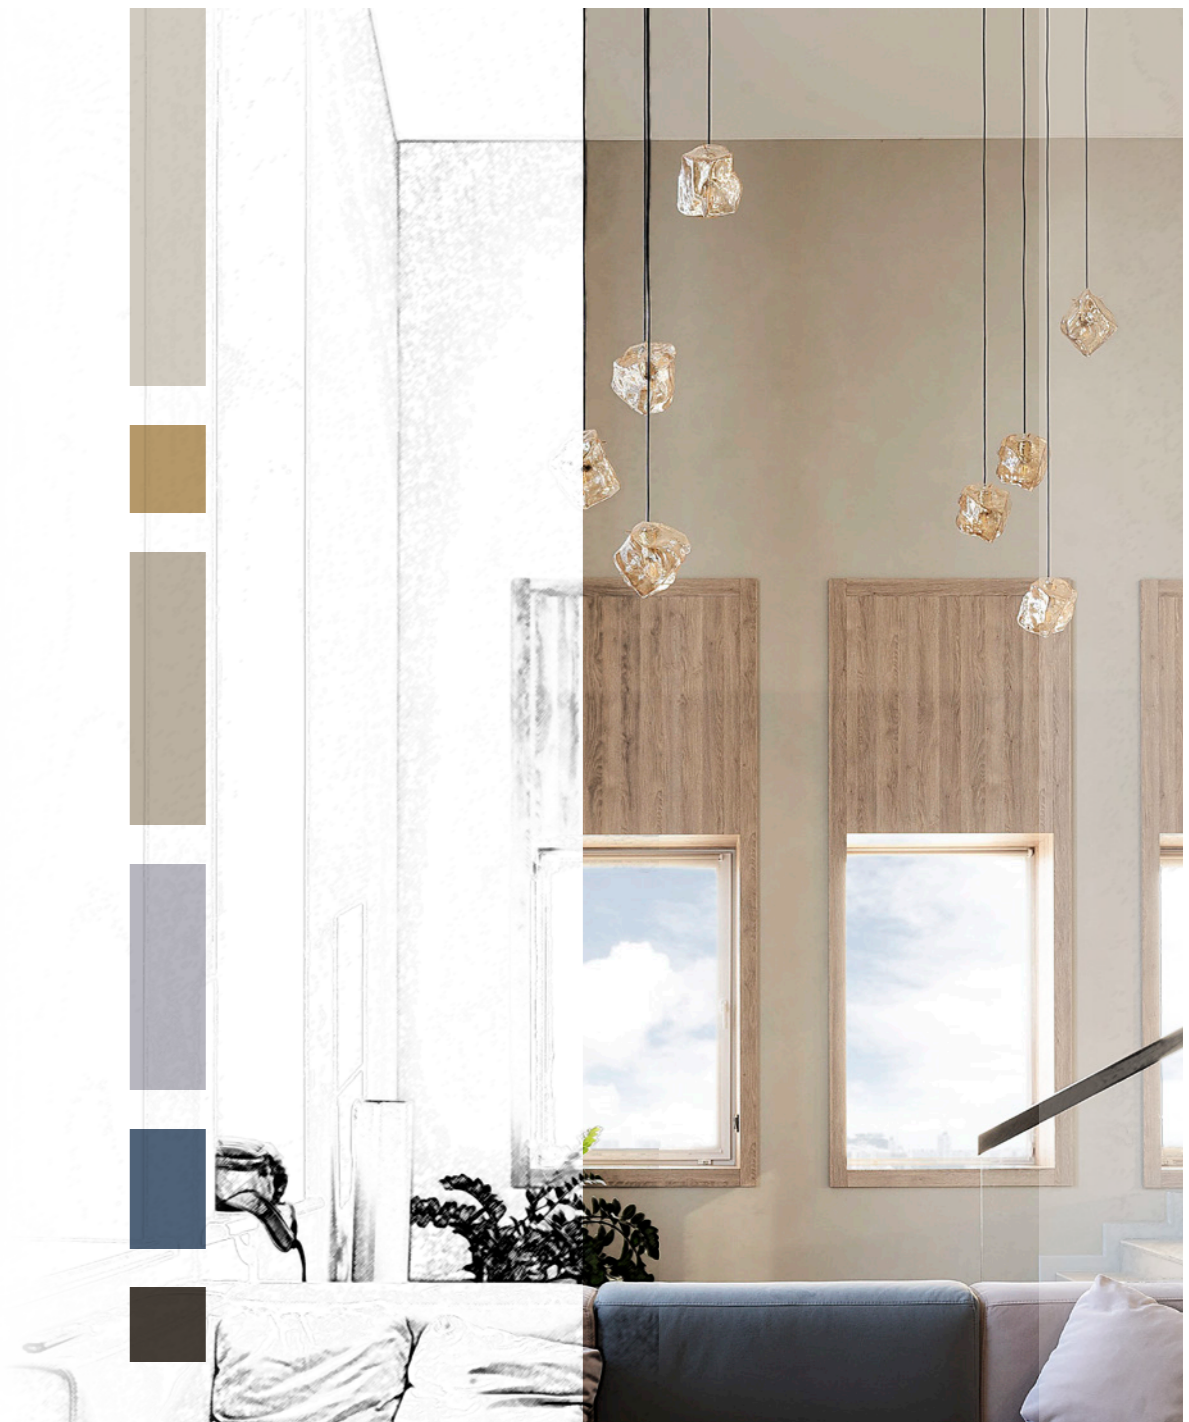

M A N U

Color chart by PRATTA EXCLUSIVE

	Hammock	MAN 38BP
	Bath Stone	MAN 64BP
	Stone Dark Warm	MAN 36BP
	Oerennial Grey	MAN 245BP
	Juniper Ash	MAN 115GP
	Chimney Brick	MAN 247BP

IVORY & GRAY